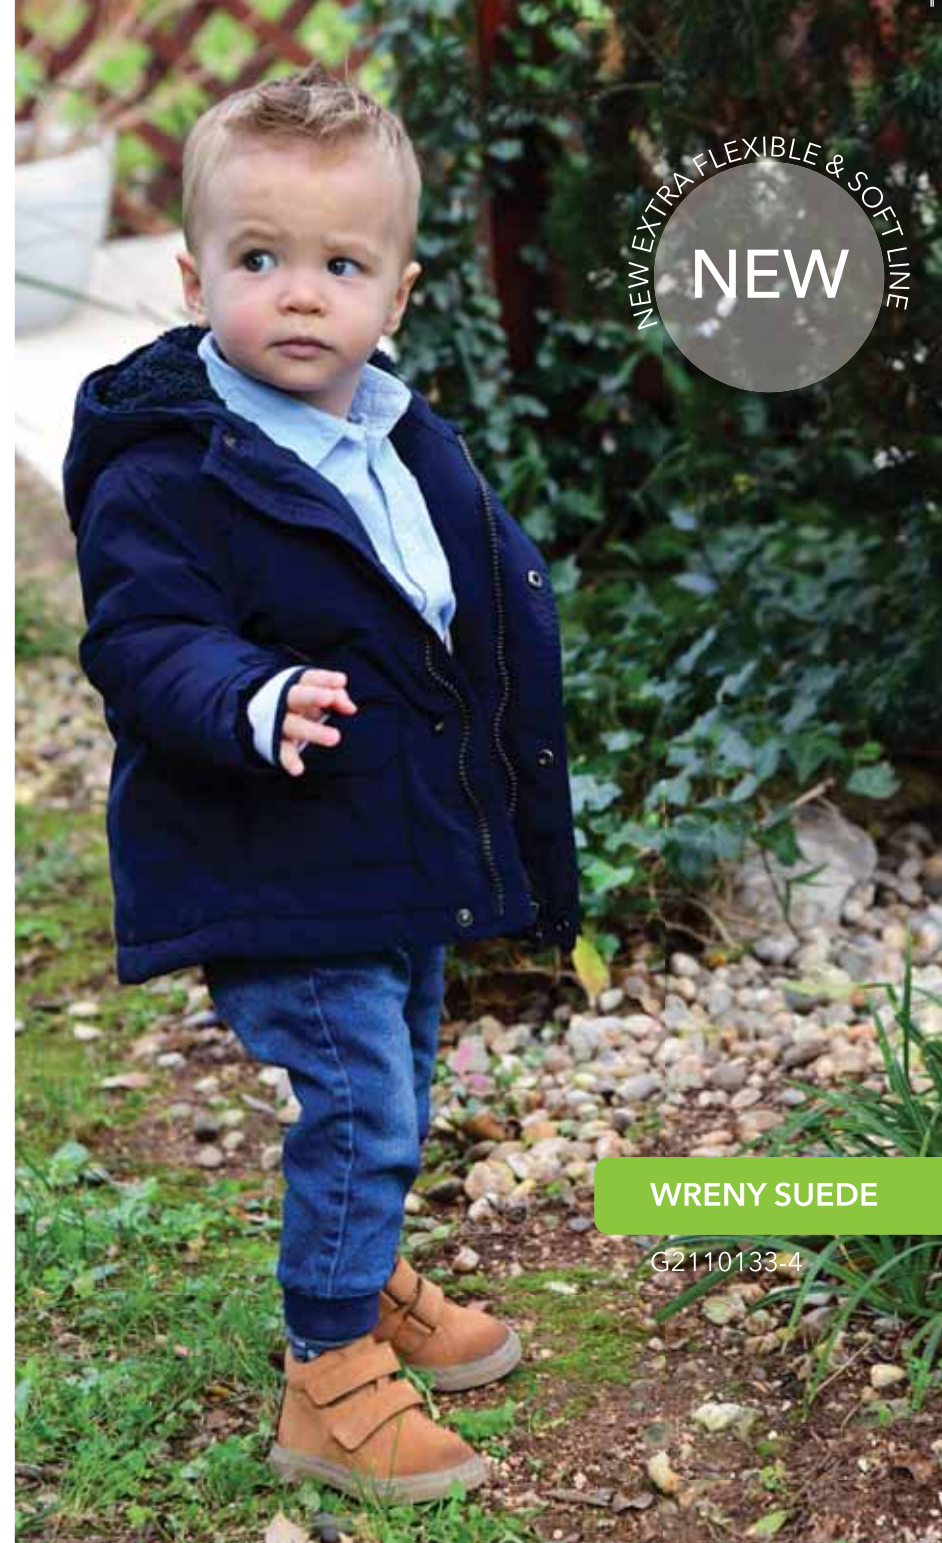

NEW EXTRA FLEXIBLE & SOFT LINE
NEW

WRENY SUEDE

G2110133-4