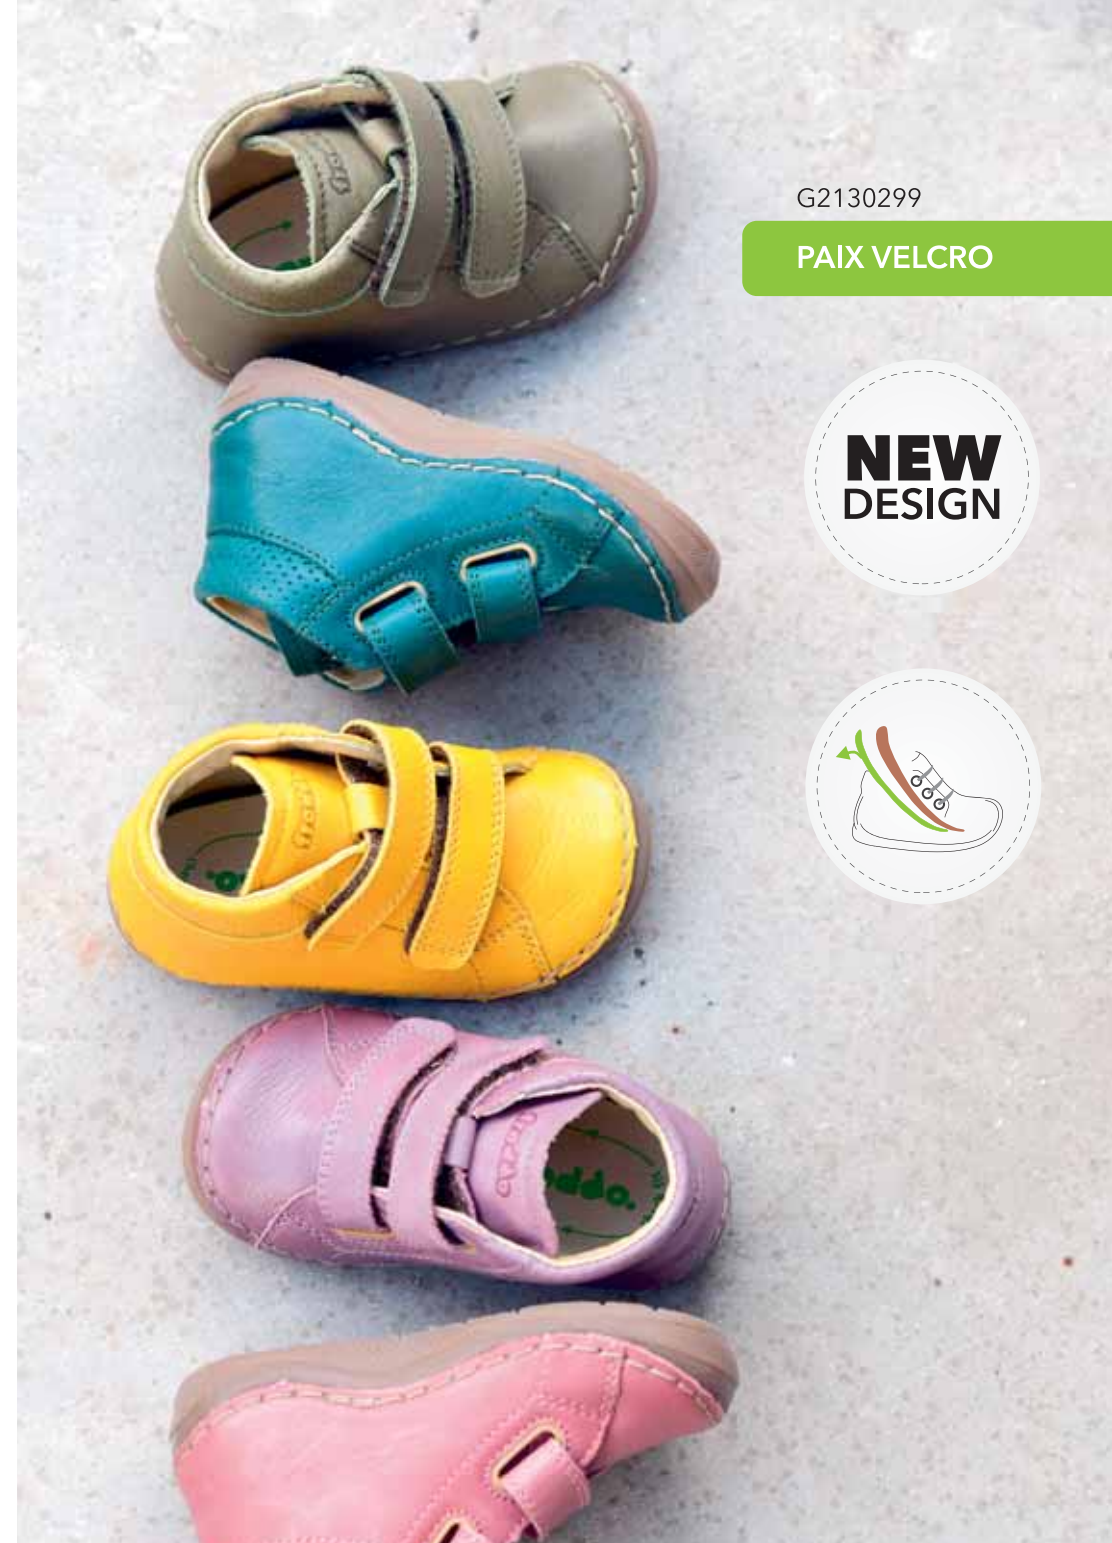

G2130299

PAIX VELCRO

NEW DESIGN