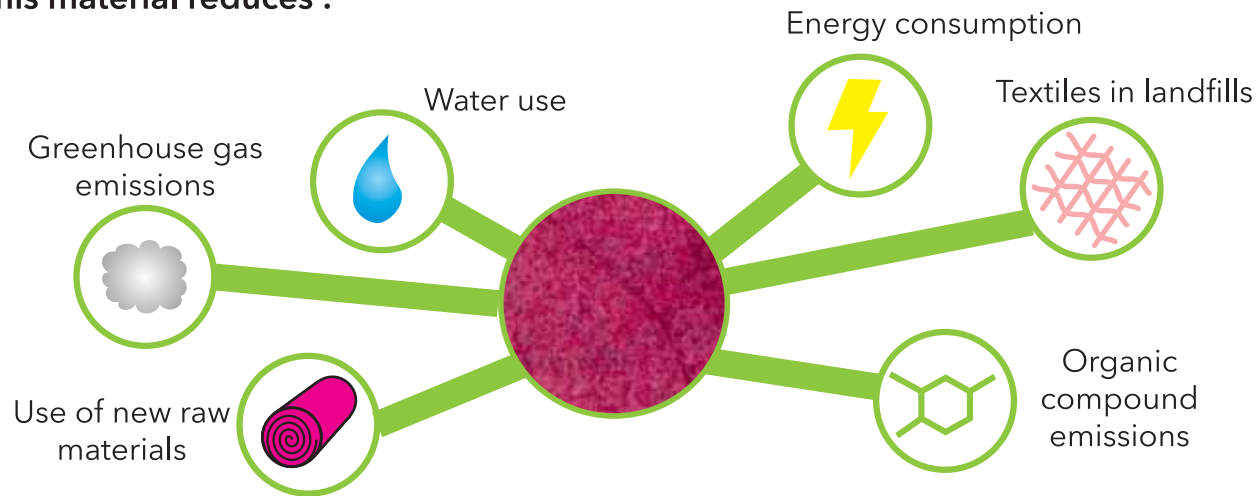

G1700378 size 23-24 / 25-30 / 31-35
FLEXY WOOLY BAREFOOT

G1700378 Dark Blue

Sustainable slippers with GRS (Global Recycled Standard) certification. A felt made from 50% regenerated wool fiber.

This material reduces :